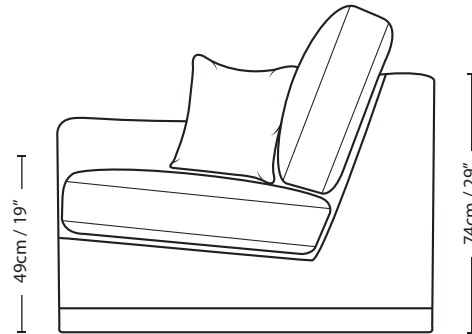

5th AVENUE

2 SEATER

21cm / 8.5" 109cm / 43" 21cm / 8.5"

61cm / 24"

86cm / 34"

49cm / 19"

74cm / 29"

153cm / 60"

Overall Height 86cm / 34"	Overall Width 153cm / 60"	Overall Depth 104cm / 41"	Arm Height 61cm / 24"	Back Height of Frame 74cm / 29"	Seat Height 49cm / 19"	Arm Width 21cm / 8.5"	Inside Width Arm to Arm 109cm / 43"	Seat Depth to Cushions 63cm / 25"	Seat Depth no Cushions 79cm / 31"
------------------------------	------------------------------	------------------------------	--------------------------	------------------------------------	---------------------------	--------------------------	--	--------------------------------------	--------------------------------------

Seating sizes vary to a great extent and particularly wherever there are soft cushions involved, this is magnified with front of seat to back cushion depths, whilst formal back cushions will vary with age and plumping. It is essential to note that scatter back cushion depths will adjust from which point you measure, overtime and with plumping, the accurate measurement does not exist as it will resize each and every time you enjoy its comfort.