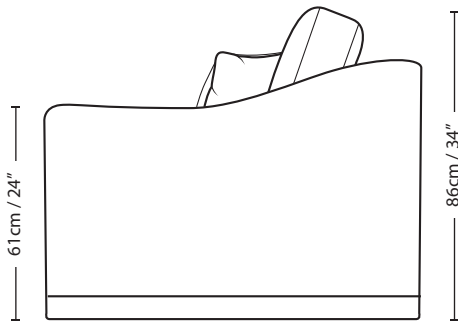

5th AVENUE

2 SEATER

21cm / 8.5" 109cm / 43" 21cm / 8.5"

61cm / 24"

86cm / 34"

49cm / 19"

74cm / 29"

153cm / 60"

Overall Height 86cm / 34"	Overall Width 153cm / 60"	Overall Depth 104cm / 41"	Arm Height 61cm / 24"	Back Height of Frame 74cm / 29"	Seat Height 49cm / 19"	Arm Width 21cm / 8.5"	Inside Width Arm to Arm 109cm / 43"	Seat Depth to Cushions 63cm / 25"	Seat Depth no Cushions 79cm / 31"
------------------------------	------------------------------	------------------------------	--------------------------	------------------------------------	---------------------------	--------------------------	--	--------------------------------------	--------------------------------------

Seating sizes vary to a great extent and particularly wherever there are soft cushions involved, this is magnified with front of seat to back cushion depths, whilst formal back cushions will vary with age and plumping. It is essential to note that scatter back cushion depths will adjust from which point you measure, overtime and with plumping, the accurate measurement does not exist as it will resize each and every time you enjoy its comfort.